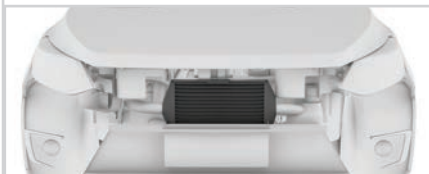

DEFLETOR DO RADIADOR

KPA0201007
Defletor Inferior
• Strada Nova (20/23)
KIT C/ 24PCS

KPA0201012
Defletor Inferior
• Toro Nova (21/23)
KIT C/ 24PCS

KPA0219001
• Toro Nova (21/23)
KIT C/ 36PCS

KPA0219002
Defletor Superior
• Toro Nova (21/23)
KIT C/ 9PCS