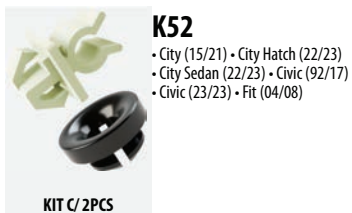

HASTE DA VARETA DO CAPÔ